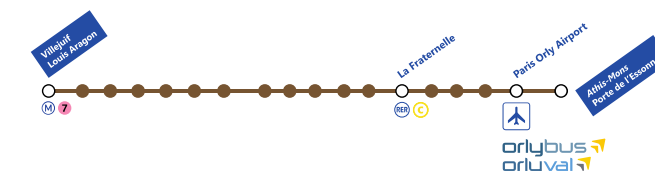

First drive (Antony RER B, Orly South / Orly West): 6:00AM
Last departure (Antony RER B, Orly South / Orly West): 11:00PM

By Bus Shuttle orlybus

From: Paris "Denfert-Rochereau" To: Orly Airport South Terminal

First departure: 5:35AM
Last departure: 11:05PM Monday to Thursday, Sundays & holidays
12:05PM Fridays, Saturdays & the day before holidays

From: Orly Airport Orly South / West To: Paris "Denfert-Rochereau"

First departure: 6:00AM
Last departure: 11:30PM Monday to Thursday, Sundays & holidays
12:30PM Fridays, Saturdays & the day before holidays

Public Transport 2/2

By Bus Shuttle

Line 1

From: Paris "Etoiles Champs-Elysées", Paris "Invalides" & Paris "Gare Montparnasse"
To: Orly Airport South Terminal

First departure: Paris "Etoiles Champs-Elysées" at 5:00AM
Last departure: Paris "Etoiles Champs-Elysées" at 10:40PM

Line 1

From: Orly Airport South Terminal
To: Paris "Etoiles Champs-Elysées" (via Paris "Invalides" & Paris "Gare Montparnasse")

First departure: 6:00AM Last departure: 11:40PM

Line 3

From: Orly Airport South Terminal
To: Charles de Gaulles (CDG) Airport - Terminal 2

First drive: 5:55AM Frequency of bus shuttles: each 30 minutes
Last departure: 10:30PM

By Tramway T 7

From: Paris "Villejuif Louis Aragon"
To: "Athis-Mons Porte de l'Essonne"
Stop: "Aéroport d'Orly"

By Bus

BUS 183 Connection between Paris "Porte de Choisy" with Orly Airport South Terminal (platform 4).

By Night Bus

Noctilien lines (night bus) to get to Orly Airport South Terminal:

N31 Night bus connecting Paris with Orly Airport South Terminal. From Paris "Gare de Lyon" to "Juvisy" RER D.

N131 Night bus connecting Paris with "Brétigny" RER C via Orly Airport South and West terminals.